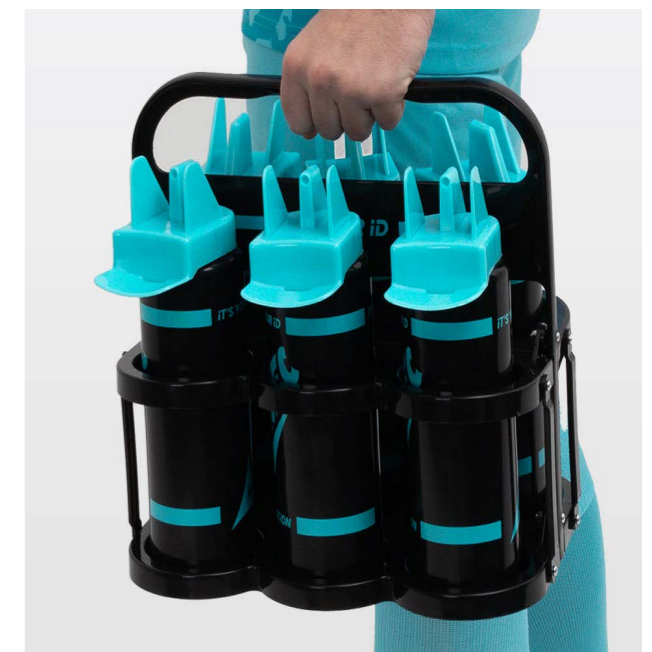

HYDRATION 600ML BOTTLE

AV-WB6025

Lifecycle: May 2029
Size Availability: 600ml
SRP: £3.95

Product Features :
: 600ml Capacity
: Lightweight and Durable
: Easy Squeeze Self-Sealing Valve Nozzle

AV-WATERH

HYDRATION 600ML BOTTLE CARRIER

Lifecycle: May 2029
Size Availability: 600ml
SRP: £5.85

Product Features :
: Carry Handle for Easy Transportation
: Collapsible Hinged Compartment for Ease of Storage
: Water Bottles Not Included

HYDRATION 1L WATER BOTTLE

AV-WB1025

Lifecycle: May 2029
Size Availability: 1L
SRP: £4.85

Product Features :
: 1 Litre Capacity
: Lightweight and Durable
: No-Touch Hygiene Spout

AV-WBCR25

HYDRATION 1L BOTTLE CARRIER

Lifecycle: May 2029
Size Availability: 1L
SRP: £12.95

Product Features :
: Carry Handle for Easy Transportation
: Collapsible Hinged Compartment for Ease of Storage
: Water Bottles not Included