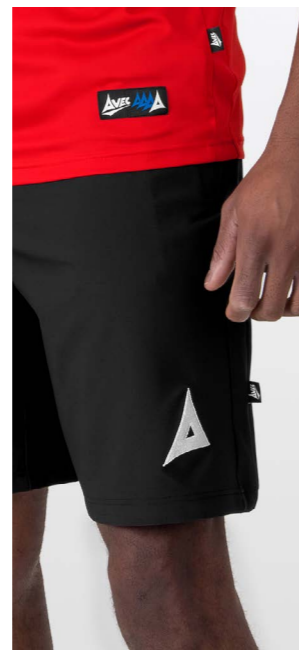

Lifecycle: May 2030
Size Availability: XLJ - 3XL
SRP: Youth £19.40
Adult £19.95

1. **Product Features :**
2. : Embroidered Avec Heritage 'A' Logo
   - : Side Zipped Pockets
   - : Y-fold Elastic Waistband
   - : Adjustable Draw Cord Waistband
   - : Ultra-Mesh Side Seam for Improved Breathability