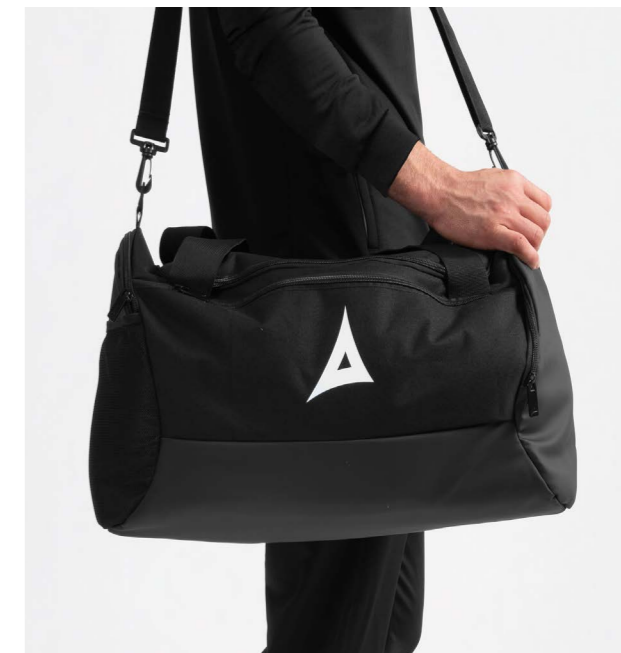

## FOCUS 2 HOLDALL

AV-9026FC

**Lifecycle:** May 2030  
**Size Availability:** S - L  
**SRP:** Small £26.60  
 Large £29.95

- Product Features :**
- : Printed Avec Heritage 'A' Logo
  - : Padded Handle for comfort
  - : Interior Zipped Pockets for Storage
  - : Adjustable Length Detachable Shoulder Strap
  - : U-Shaped Zipped Opening for Easy Access

## FOCUS 2 ROLLER BAG

AV-BAG017

**Lifecycle:** May 2029  
**Size Availability:** L  
**SRP:** £49.95

- Product Features :**
- : U-Shaped Zipped Opening for Easy Access
  - : Hidden Telescopic Pull Handle
  - : Durable Wheels for Ease of Manoeuvrability and Transport
  - : Padded Handle for Comfort
  - : Size: 86cm (L) x 37cm (H) x 35cm (W)