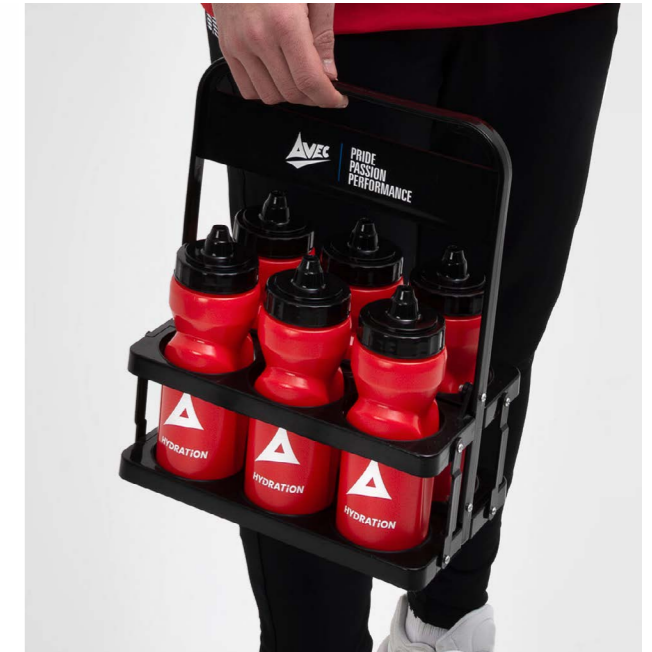

HYDRATION 600ML BOTTLE CARRIER

Lifecycle: May 2029
Size Availability: 600ml
SRP: £5.85

Product Features :
: Carry Handle for Easy Transportation
: Collapsible Hinged Compartment for Ease of Storage
: Water Bottles Not Included