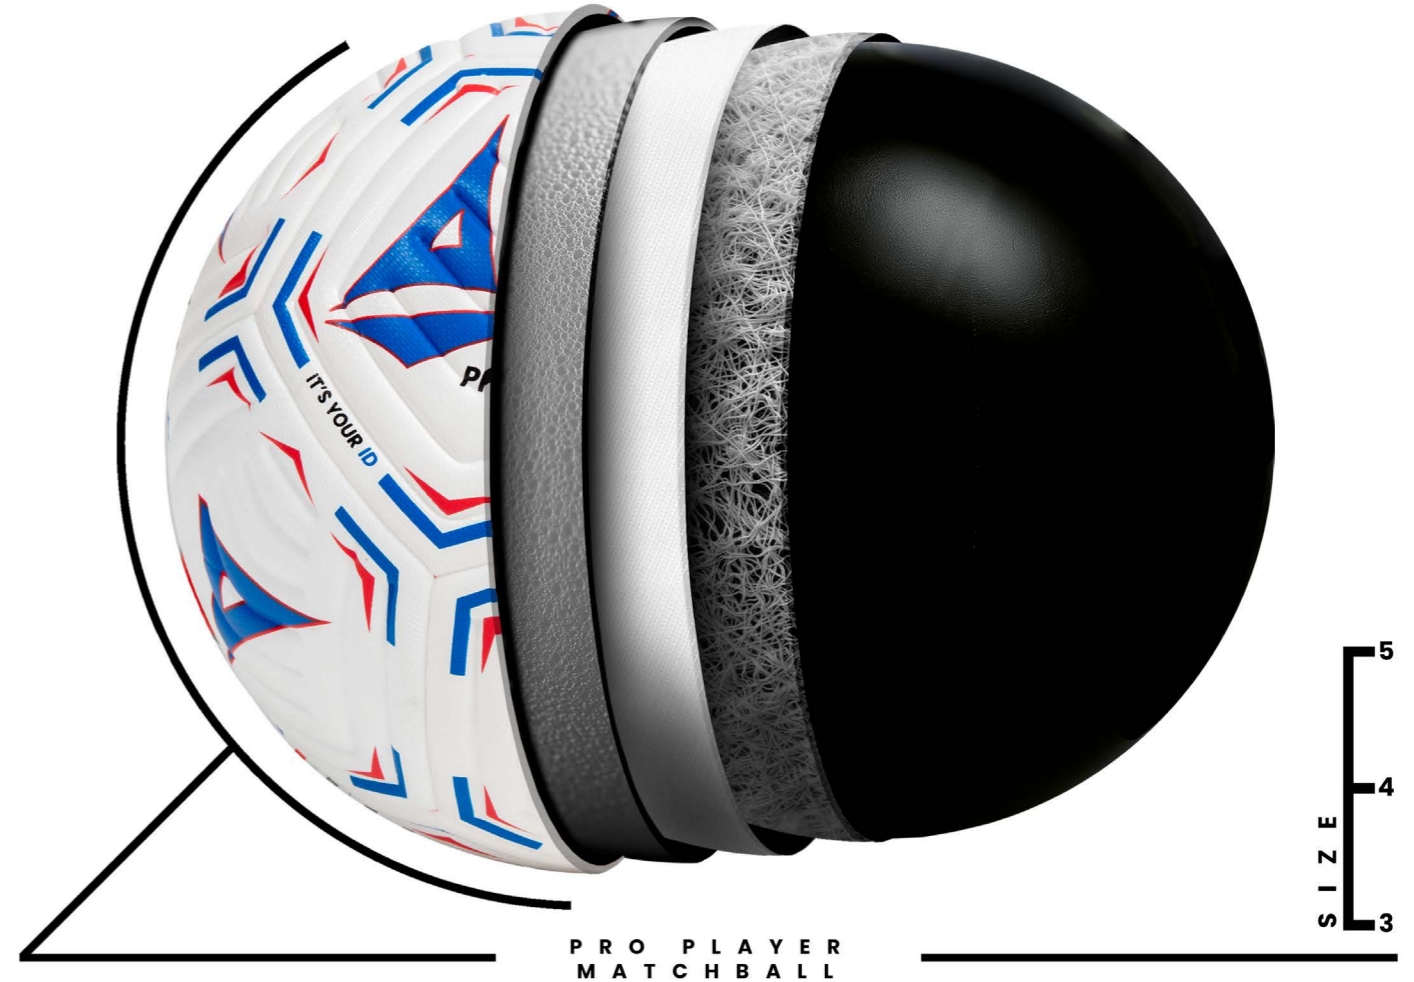

PRO PLAYER MATCH BALL

PRO PLAYER MATCH BALL

PU Surface

Advanced polyurethane with excellent abrasion resistance. Thermally sealed panels improve water resistance

EPDM Foam

Provides soft touch and sustainable performance in all weather conditions.

PES Lining

High quality polyurethane (PES) lining for added structural strength and control.

Core Winding

Prevents over-inflation and guarantees size retention in all conditions.

Butyl Bladder

Ensures consistent shape retention, maintaining the size and structure of the ball.

It's Our ID, Our Design

Featuring a sleek geometric pattern complementing its 12-face structure, the ball showcases the Avec logo with "PRO PLAYER" beneath it on both sides.