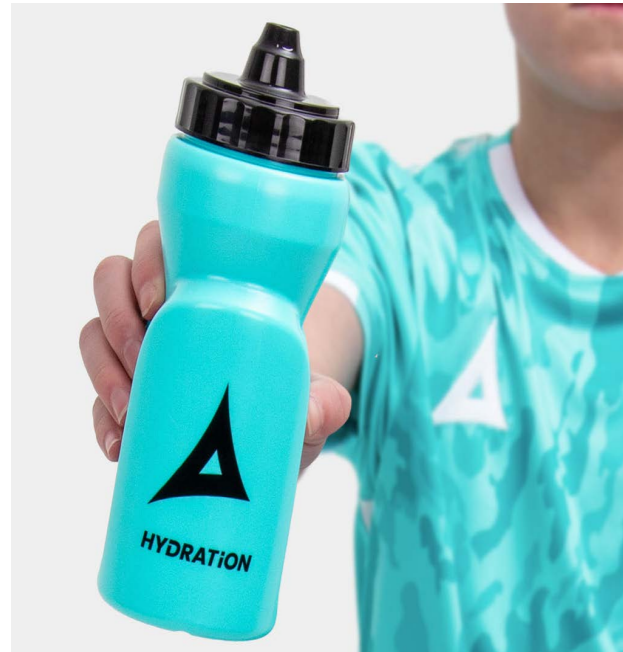

HYDRATION 600ML BOTTLE

AV-WB6025

Lifecycle: May 2029
Size Availability: 600ml
SRP: £3.95

Product Features :
: 600ml Capacity
: Lightweight and Durable
: Easy Squeeze Self-Sealing Valve Nozzle