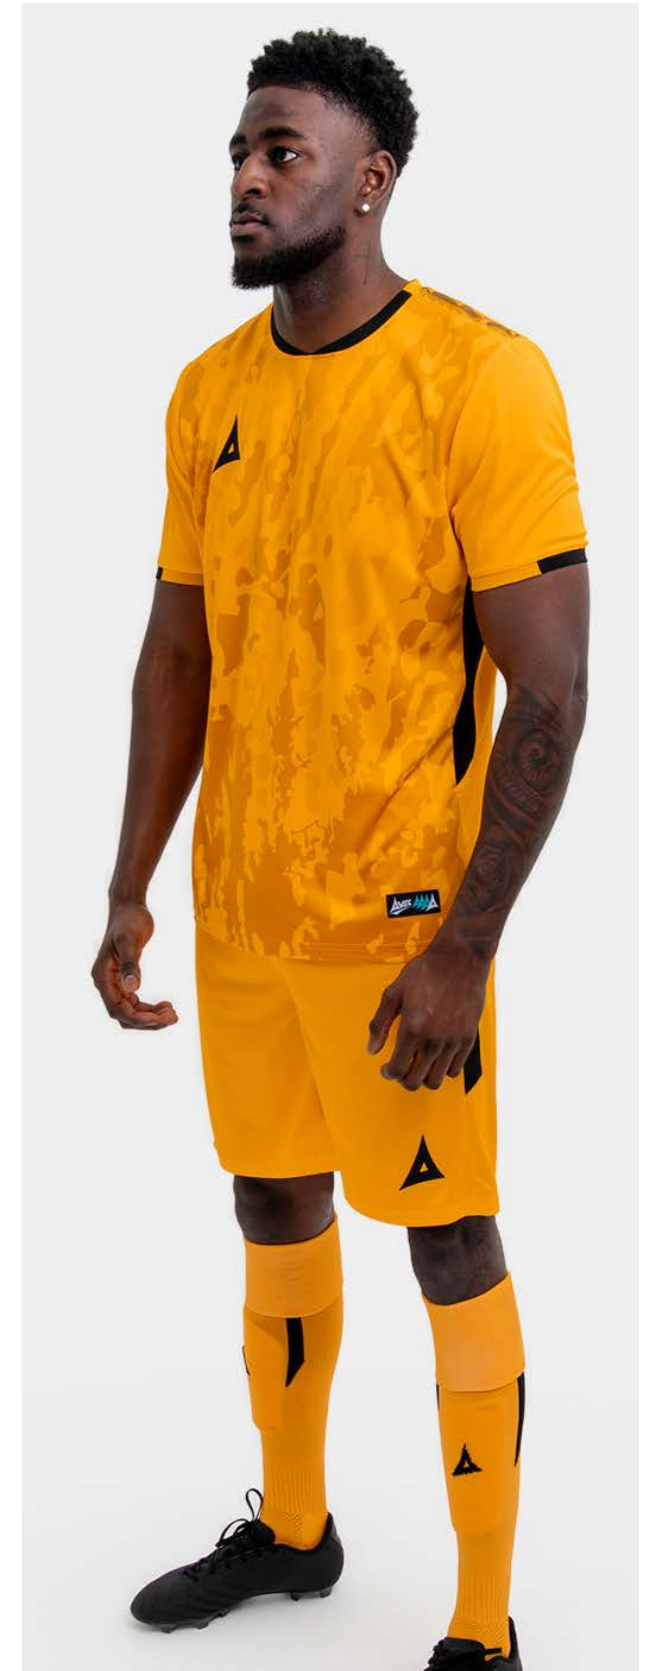

Expertly Designed to Pair with the Pro Intent Short and Sock

TEAMWEAR '26

IT'S YOUR ID

**Lifecycle:** May 2028  
**Size Availability:** SJ - 3XL  
**SRP:** Junior £9.45  
 Youth £11.35  
 Adult £11.60

**Product Features :**  
 : Embroidered Avec Heritage 'A' Logo  
 : Ultra-Mesh ¾ Side Seam for Improved Breathability  
 : Quick-Drying Interlock Polyester Fabric  
 : Elasticated Waistband with Drawstring for Optimal Sizing