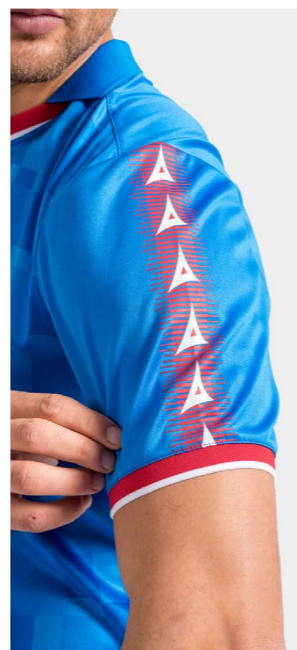

TEAM ID..SQ PRO

TEAM JERSEY | AV-1226SQ

Lifecycle: May 2029
Size Availability: SJ - 3XL
SRP: Junior £19.35
Youth £23.25
Adult £23.95

1. **Product Features :**
2. Embroidered Avec Heritage 'A' Logo
   - Avec Heritage 'A' Contrast Sleeve Logo Design
   - A Bold Square-Pattern look that Strengthens your Club's ID
   - 'Retro' Collar Design
   - Ultra-Mesh Side Seam for Improved Breathability